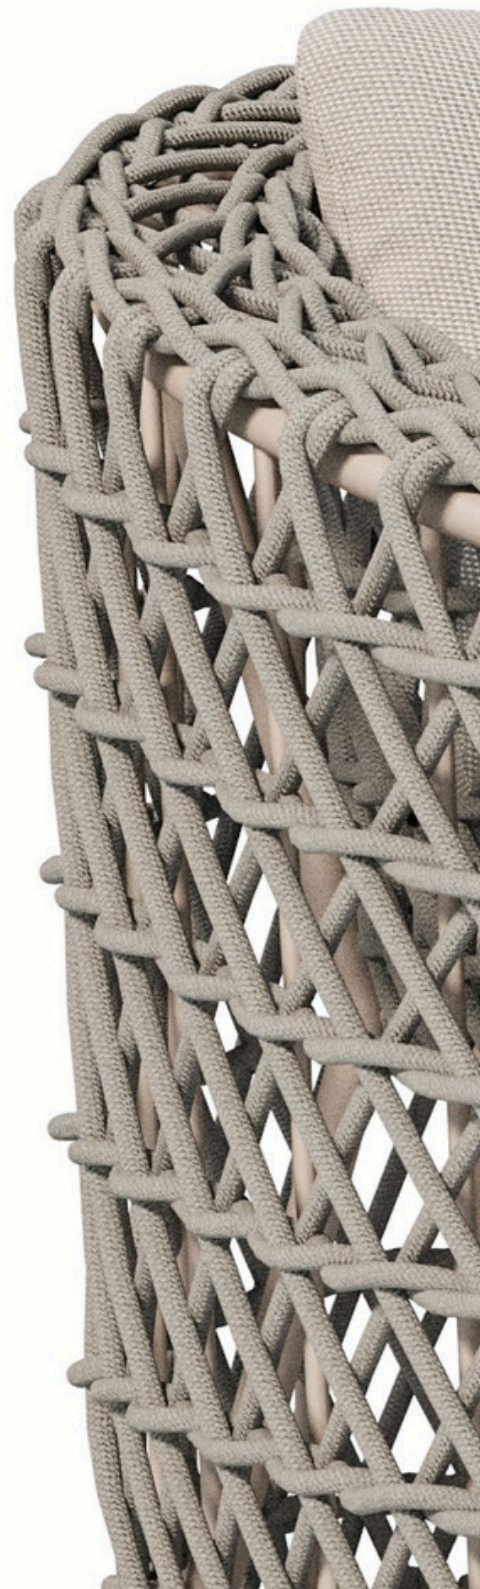

Athens

design Ed Van Engelen
Athens, a Deco Seating classic.

Reshaped and woven with sturdy 10mm rope. The open weaving style allows the sunlight through, with as result a fresh and accessible lounge and dining set.