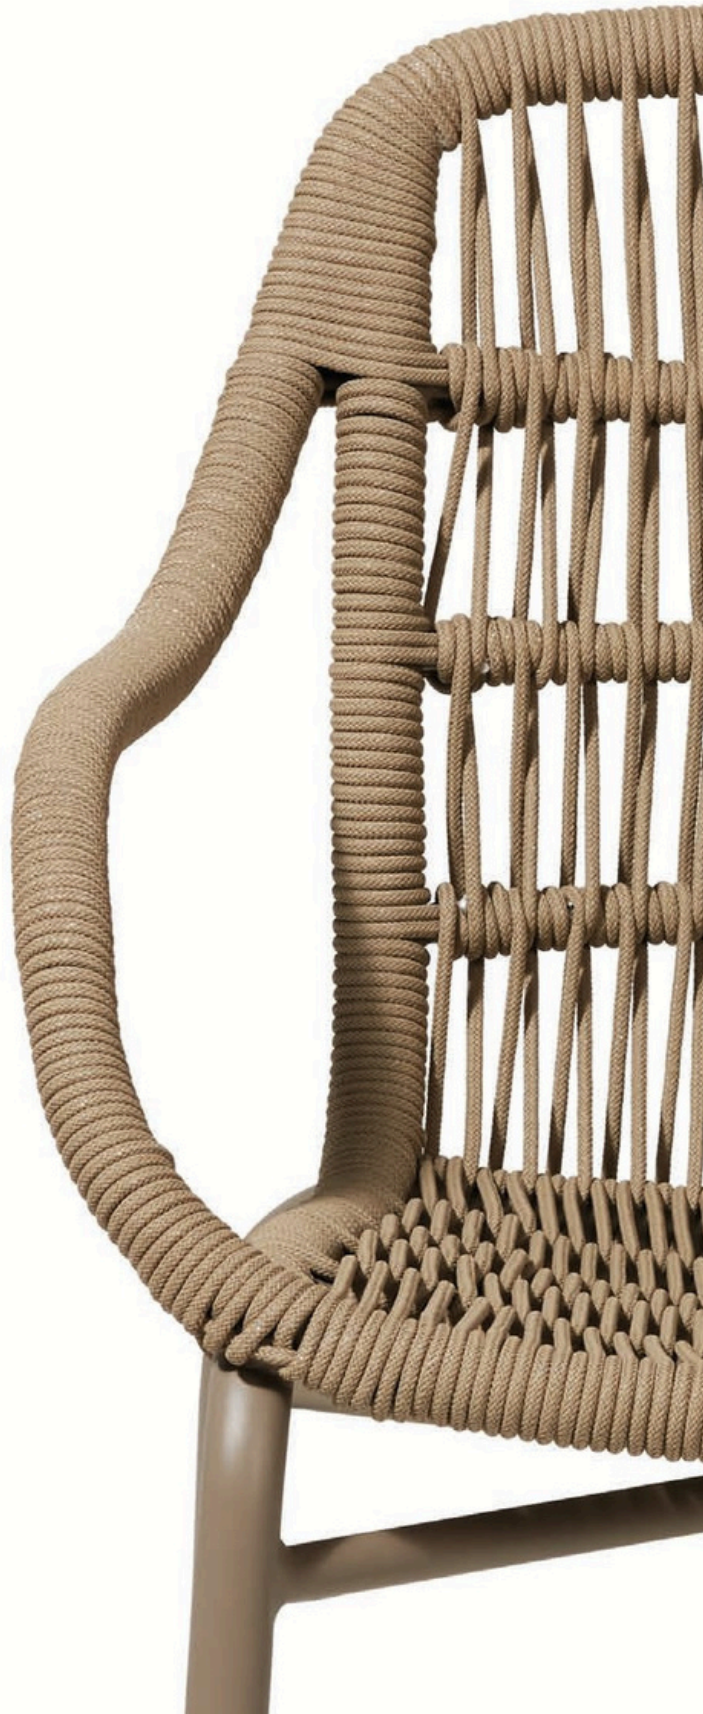

CLEO
ONE SEATER SOFA
TWO SEATER SOFA

NEXTREND®

1300 559 965
www.nextrend.com.au

NEXTREND®

1300 559 965
www.nextrend.com.au

Web

design Edi e Paolo Ciani

Discover the perfect blend of style, comfort, and durability with our outdoor chair featuring sleek sled legs and a robust powder-coated and e-coated steel base. Designed to withstand the elements, this chair promises longevity and resilience, making it an ideal addition to any outdoor space. The seat is intricately woven with high-quality wicker, offering a sophisticated look and exceptional comfort. This chair provides the ultimate seating experience and makes a perfect match with our new Beluga table, made of a fiber glass bas topped with a solid sintered stone top.

WEB
ARMCHAIR
DINING TABLE

Leaf

design Edoardo e Paolo Ciani

We added a new, lightweight but extreme durable family of furniture, Leaf. It's playful open weaving-style-helps keeping your outdoor spaces light and bright. The armchair has two variations, with and without ropes wrapped around the arms, giving the user more options for customizing the item. Side and armchair, stool and a deep seating set are available with many more surprising new additions to come.