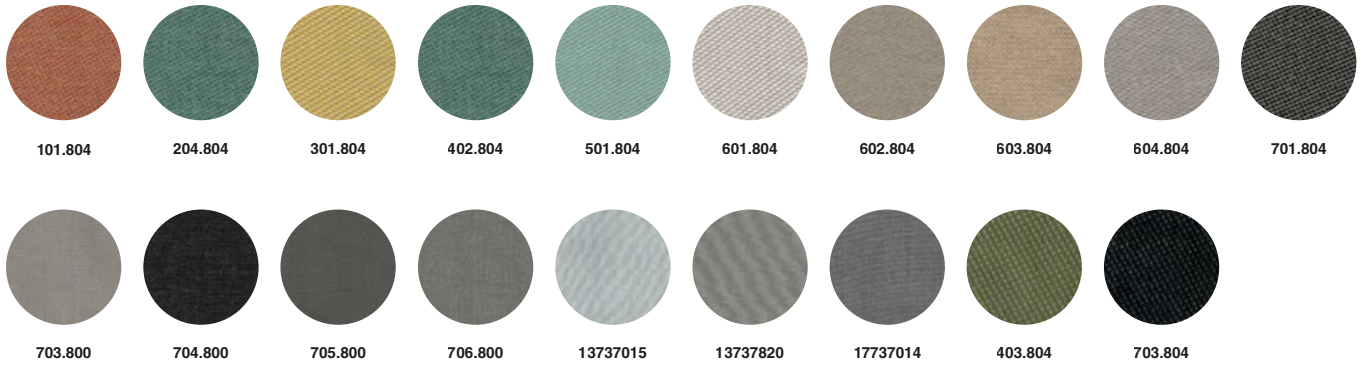

FABRICS

Axroma Ole n