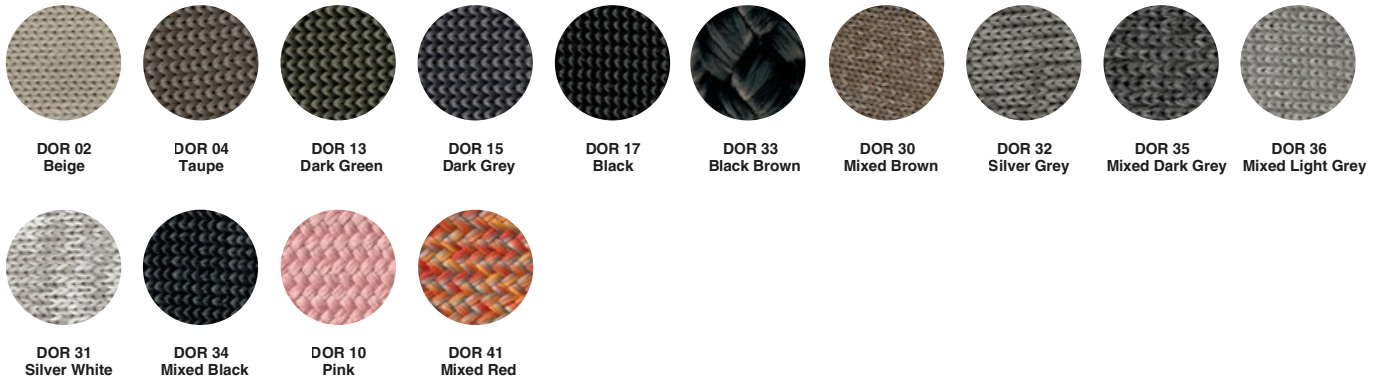

□100 □38

MATERIALS & FINISHES

ROPES

colors shown in this section are available
in all displayed shapes and sizes

All Weather Mesh Rope

All Weather Ole n Rope

All Weather Polyester Rope

Nautical Weaved All Weather Ole n Rope