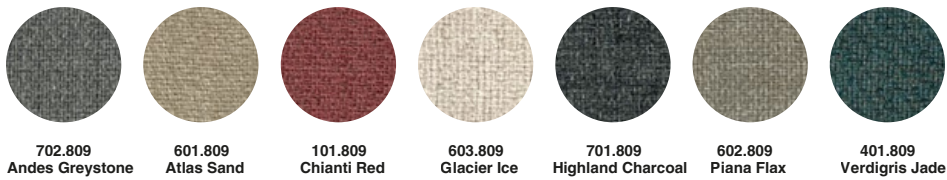

Axroma Alpine