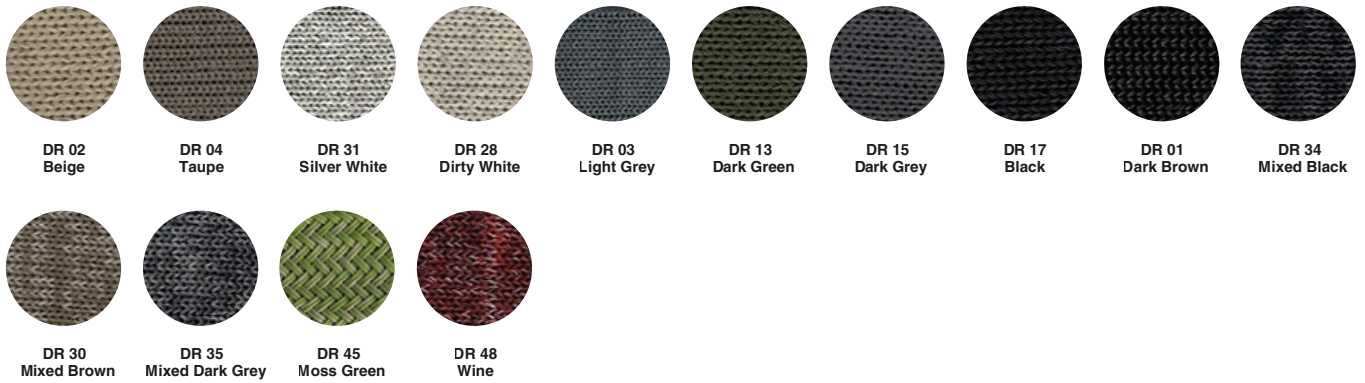

□100 □38

MATERIALS & FINISHES

ROPES

colors shown in this section are available
in all displayed shapes and sizes

All Weather Mesh Rope

All Weather Ole n Rope

All Weather Polyester Rope

Nautical Weaved All Weather Ole n Rope