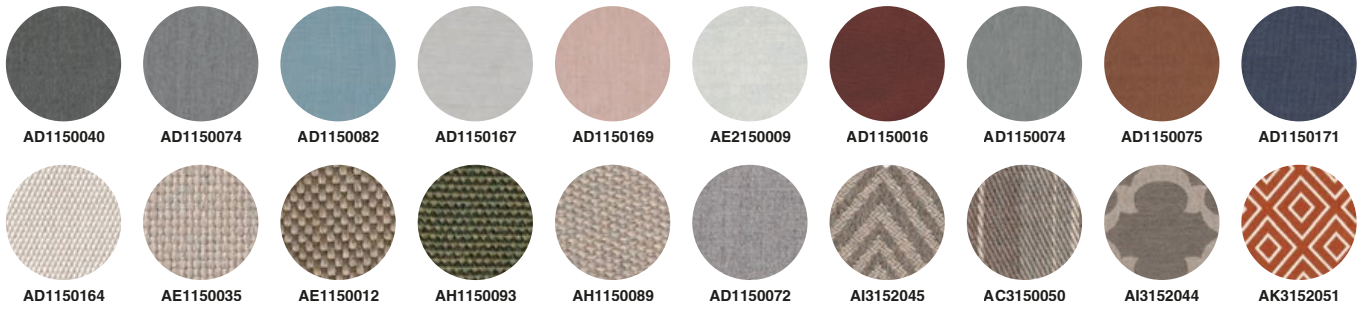

METAL FRAME COLORS

CERAMICS

SINTERED STONE