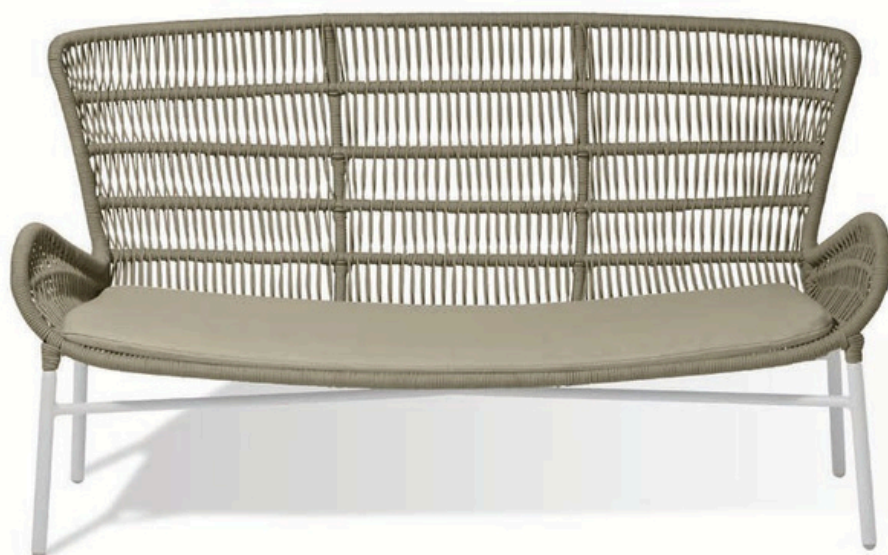

CLEO
ONE SEATER SOFA
TWO SEATER SOFA

NEXTREND®

1300 559 965
www.nextrend.com.au

NEXTREND®

1300 559 965
www.nextrend.com.au

Web

design Edi e Paolo Ciani

Discover the perfect blend of style, comfort, and durability with our outdoor chair featuring sleek sled legs and a robust powder-coated and e-coated steel base. Designed to withstand the elements, this chair promises longevity and resilience, making it an ideal addition to any outdoor space. The seat is intricately woven with high-quality wicker, offering a sophisticated look and exceptional comfort. This chair provides the ultimate seating experience and makes a perfect match with our new Beluga table, made of a fiber glass bas topped with a solid sintered stone top.

WEB
ARMCHAIR
DINING TABLE

Leaf

design Edoardo e Paolo Ciani

We added a new, lightweight but extreme durable family of furniture, Leaf. It's playful open weaving-style-helps keeping your outdoor spaces light and bright. The armchair has two variations, with and without ropes wrapped around the arms, giving the user more options for customizing the item. Side and armchair, stool and a deep seating set are available with many more surprising new additions to come.

NEXTREND®

1300 559 965
www.nextrend.com.au

LEAF
EXTENSION DINING TABLE
DINING TABLE
BALCONY TABLE

LEAF
ARMCHAIR

LEAF DEEP SEATING
SOFA TWO SEATER
COFFEE TABLES
SOFA SINGLE SEATER
FOOTREST

LEAF
HIGH BACK SOFA
HIGH BACK ARMCHAIR

LEAF
SOFA SINGLE SEATER
SOFA THREE SEATER
COFFEE TABLE SQUARE
COFFEE TABLE RECTANGULAR
POUF

LEAF
HANGING CHAIR

NEXTREND®

1300 559 965
www.nextrend.com.au

LEAF
SINGLE LOUNGER DAYBED
DAYBED

Diamond

design Edt e Paolo Ciani