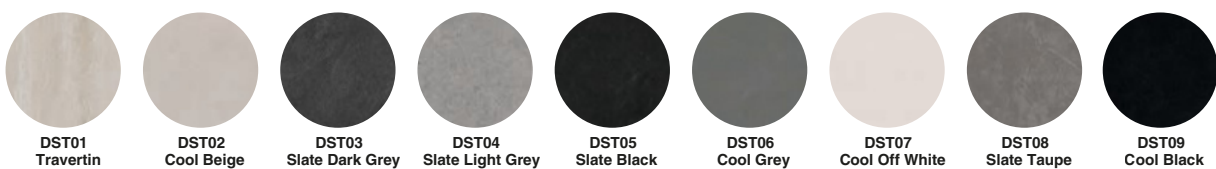

□100 □38

MATERIALS & FINISHES

ROPES

colors shown in this section are available
in all displayed shapes and sizes

All Weather Mesh Rope

All Weather Ole n Rope

All Weather Polyester Rope

Nautical Weaved All Weather Ole n Rope

Sunproof Ole n

METAL FRAME COLORS

CERAMICS

SINTERED STONE

CARE INSTRUCTIONS

Ropes

Deco Mesh Rope is made from complex fibre strings strengthened with filament yarns that give them a durable and resistant structure, while our Deco Polyolefin rope is made from highly durable synthetic resin yarns. The structure of our ropes makes them stain-resistant and easy to clean. In case there is a spot to clean, please use following instructions: Non-greasy marks: warm water spot clean with half a spoonful of any standard washing powder or liquid (non-bleach) in a cup of hot water. Blot the stain with a cloth or a sponge dampened with this solution. Once the spot is removed, sprinkle the area with clean water to remove any possible traces of washing powder or liquid. Do not use stain removers. Oil or grease spots: butter, oil, lipstick, and the like will not penetrate the yarn, so it can easily be cleaned in the same way as mentioned above. Do not use high-pressure water spray equipment to clean the furniture in any case but use a general gardening hose instead if needed. Deco Ropes resist sunlight, saltiness, sunscreen cream, abrasion, sweat, stains, etc. for many years and provide worry-free maintenance.