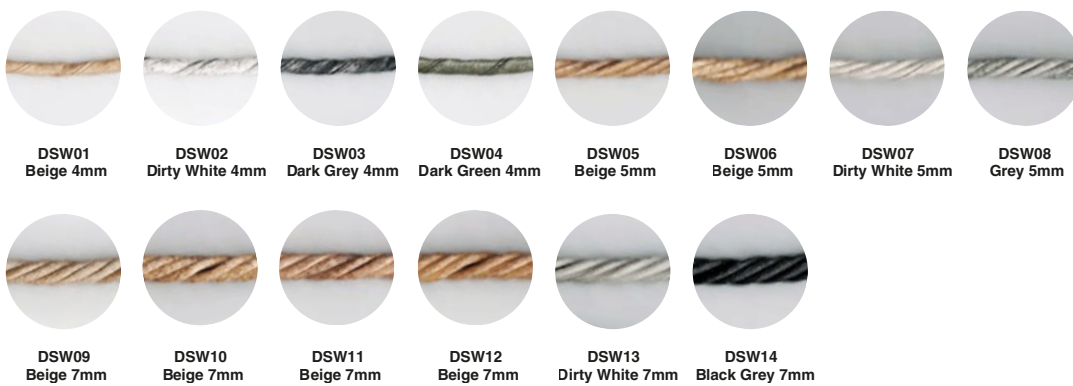

Round Twisted Wicker