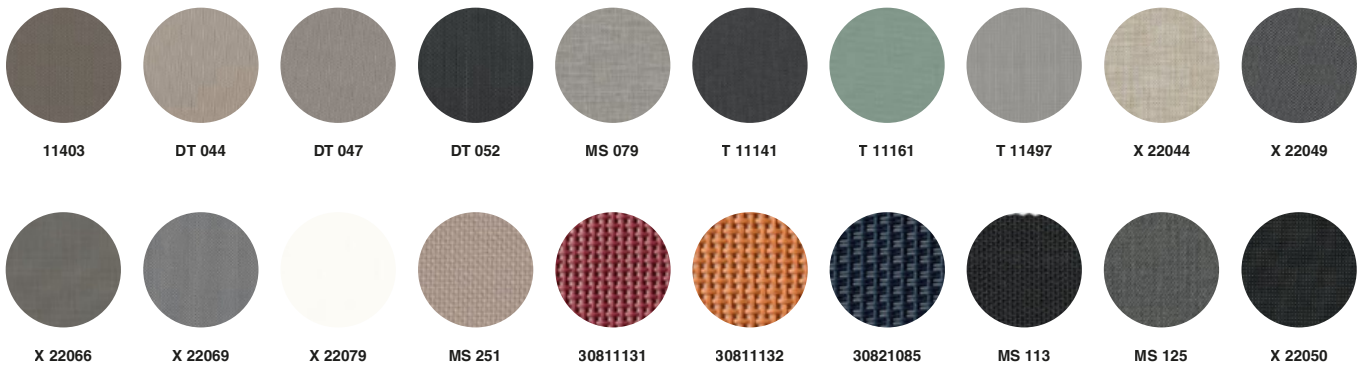

FABRICS

Axroma Ole n

Axroma Alpine

Mesh

Sunproof Ole n