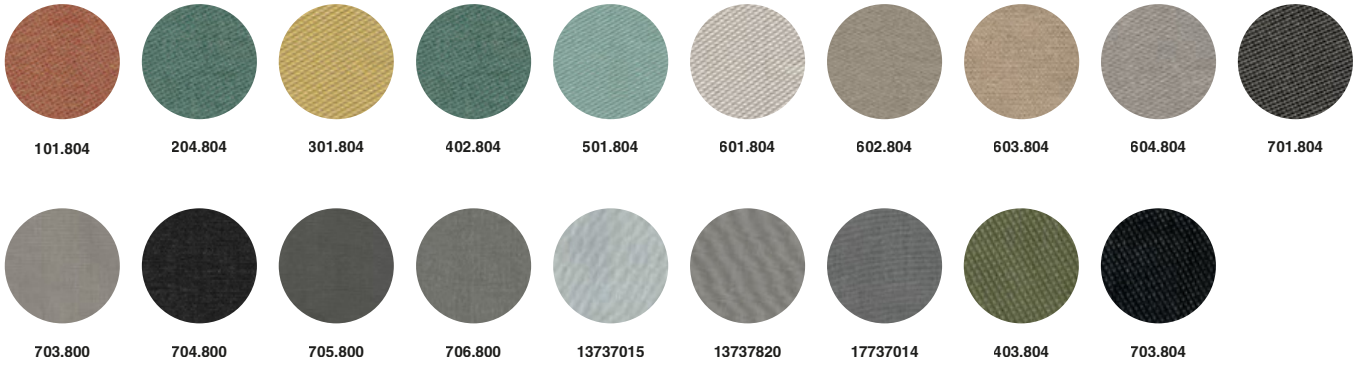

FABRICS

Axroma Ole n