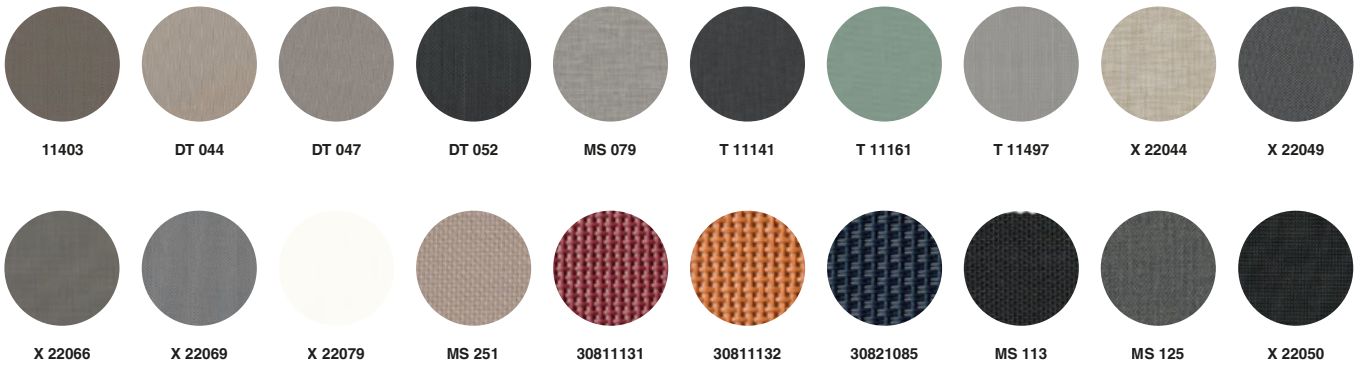

FABRICS

Axroma Ole n

Axroma Alpine

Mesh

Sunproof Ole n