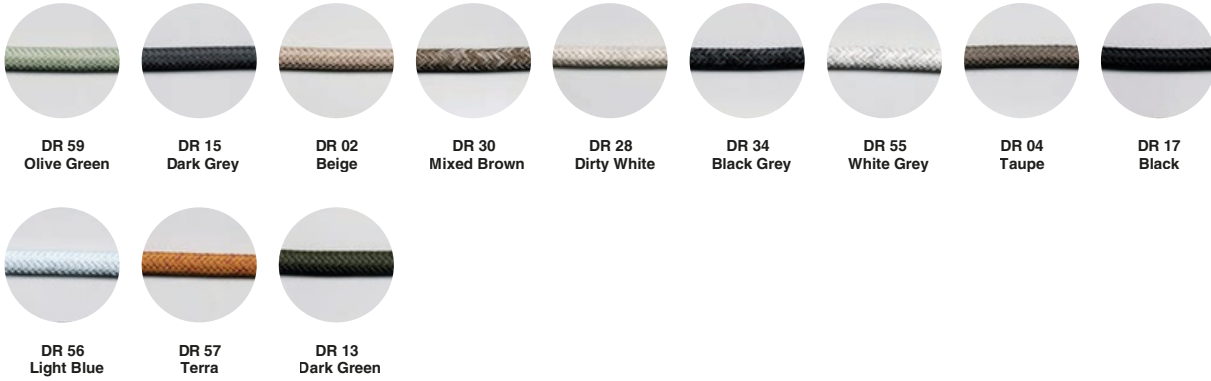

Round Mesh Rope