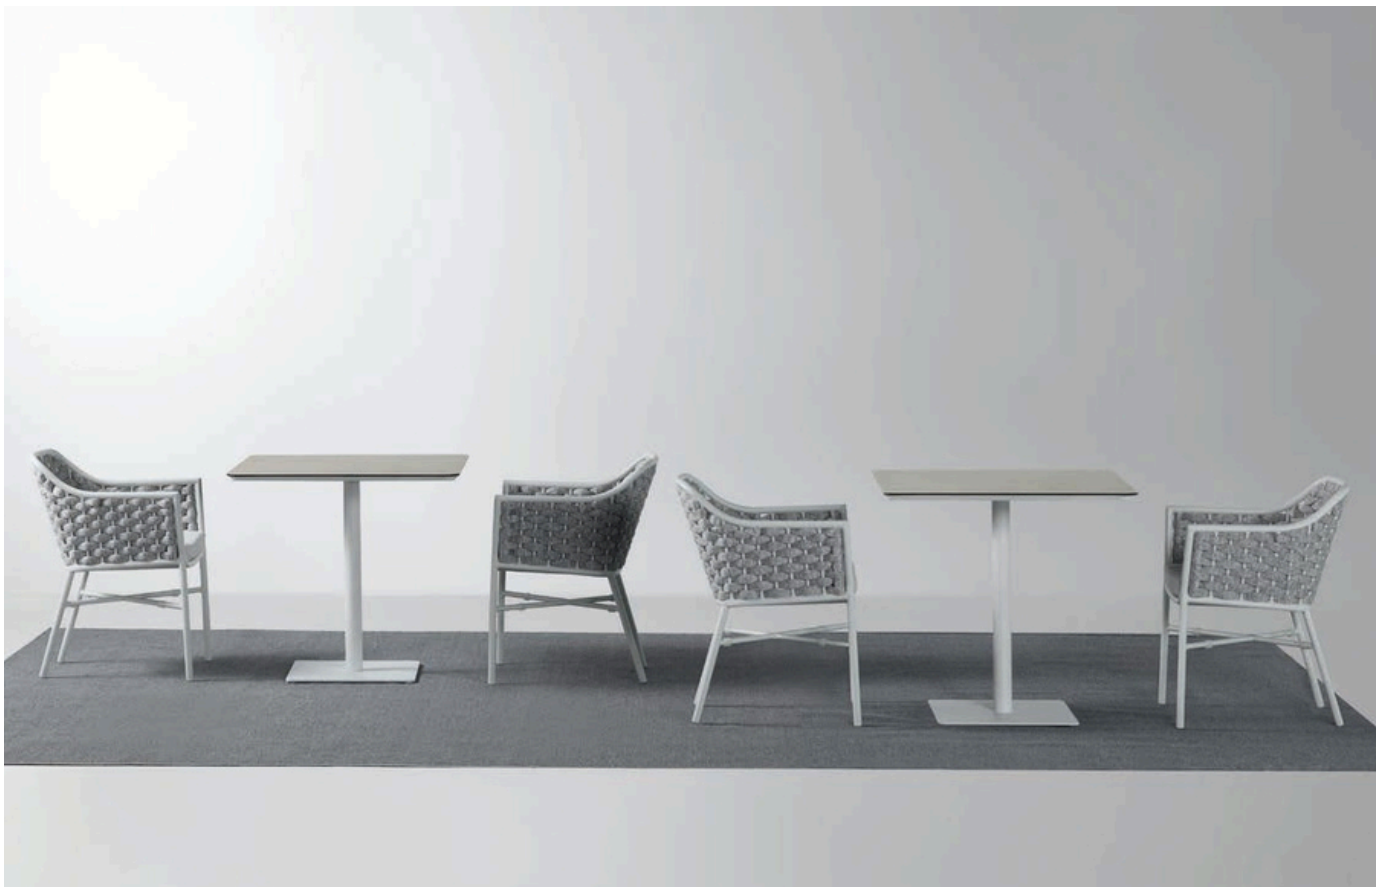

PALMA
Armchair high back
Chair high back
Armchair
Chair

PALMA
Stool

Rio

design Ed Van Engelen

Rio is a large and diverse family of outdoor furniture characterized by a decisive and memorable design, capable of personalizing the environment in which it is placed. The collection consists of chairs, sofa sets, tables and lounge chairs. Each piece retains the characteristic features of the model, which are dictated by the geometry of the backrest, as well as by the dialogue that is created between the frame itself and the rich weaving of ropes that develops within it. A variety of ropes, fabrics and finishes with various combinations makes this collection even more extensive and functional.

RIO
Armchair

RIO
Light armchair

RIO
Stool

RIO
Bench

RIO EVO
Sofa single seater
Sofa two seater

RIO
Coffee tables

RIO BOLD
Sofa single seater
Sofa two seater

RIO BOLD
Sun lounger
Daybed