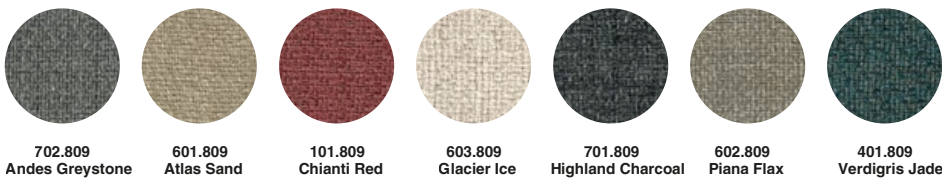

Axroma Alpine