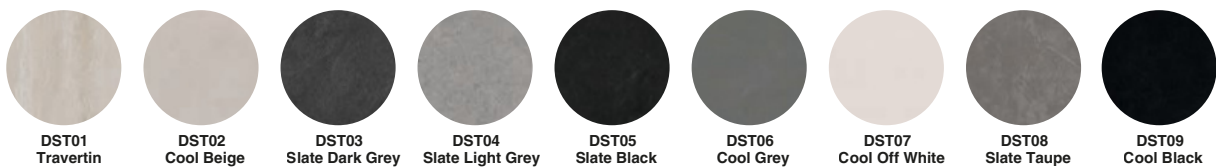

Materials & Finishes

ROPES

colors shown in this section are available
in all displayed shapes and sizes

All Weather Mesh Rope

All Weather Ole n Rope

All Weather Polyester Rope

Nautical Weaved All Weather Ole n Rope

Sunproof Ole n

SunNova Acrylic

METAL FRAME COLORS

CERAMICS

SINTERED STONE

CARE INSTRUCTIONS

Ropes

Deco Mesh Rope is made from complex fibre strings strengthened with filament yarns that give them a durable and resistant structure, while our Deco Polyolefin rope is made from highly durable synthetic resin yarns. The structure of our ropes makes them stain-resistant and easy to clean. In case there is a spot to clean, please use following instructions: Non-greasy marks: warm water spot clean with half a spoonful of any standard washing powder or liquid (non-bleach) in a cup of hot water. Blot the stain with a cloth or a sponge dampened with this solution. Once the spot is removed, sprinkle the area with clean water to remove any possible traces of washing powder or liquid. Do not use stain removers. Oil or grease spots: butter, oil, lipstick, and the like will not penetrate the yarn, so it can easily be cleaned in the same way as mentioned above. Do not use high-pressure water spray equipment to clean the furniture in any case but use a general gardening hose instead if needed. Deco Ropes resist sunlight, saltiness, sunscreen cream, abrasion, sweat, stains, etc. for many years and provide worry-free maintenance.