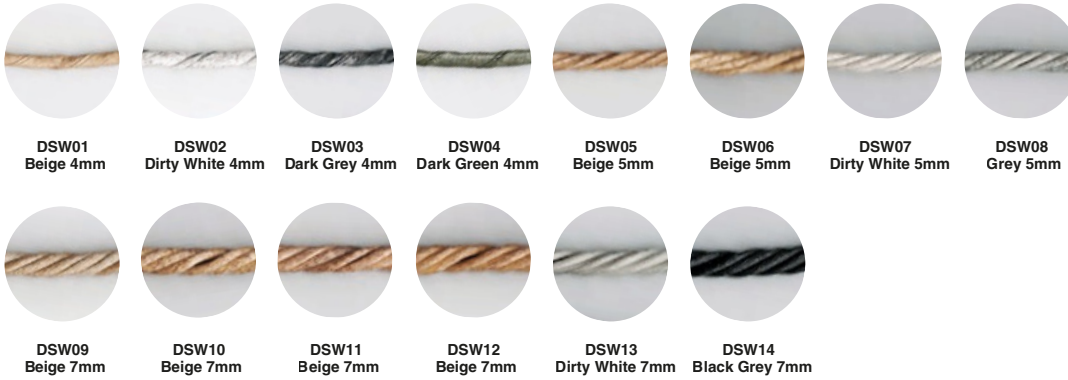

Round Twisted Wicker