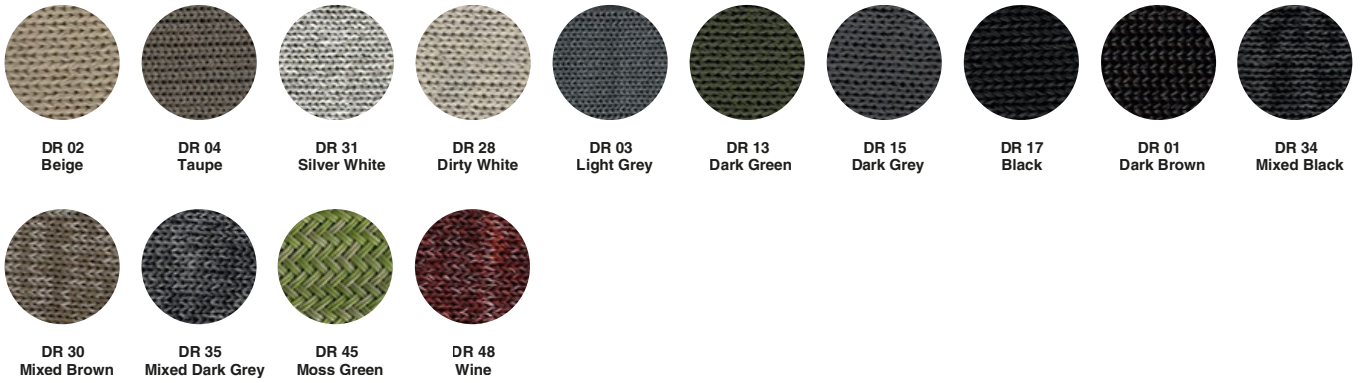

Materials & Finishes

ROPES

colors shown in this section are available
in all displayed shapes and sizes

All Weather Mesh Rope

All Weather Ole n Rope

All Weather Polyester Rope

Nautical Weaved All Weather Ole n Rope