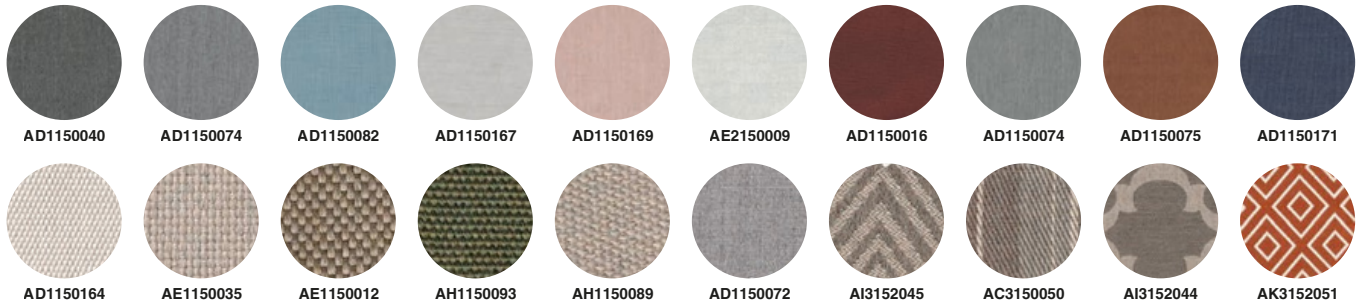

SunNova Acrylic