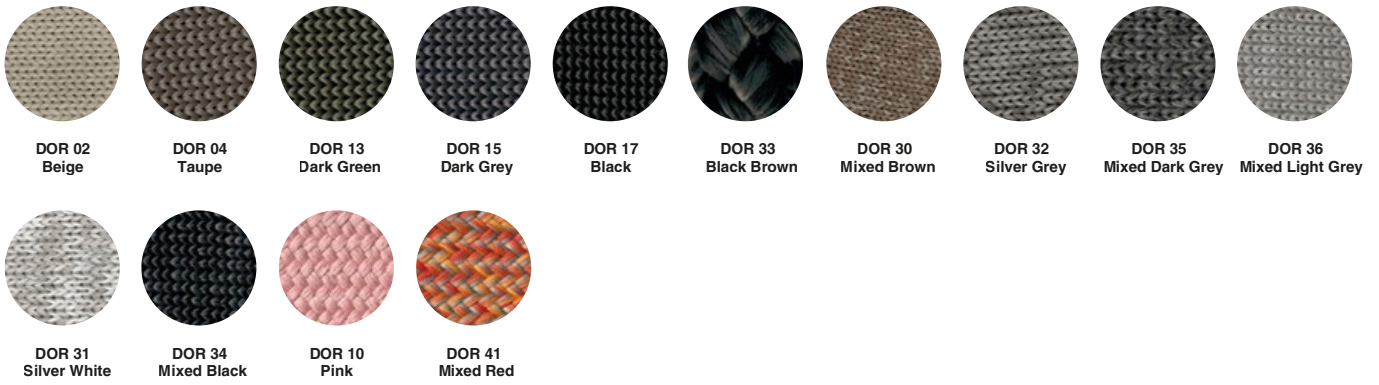

Materials & Finishes

ROPES

colors shown in this section are available
in all displayed shapes and sizes

All Weather Mesh Rope

All Weather Ole n Rope

All Weather Polyester Rope

Nautical Weaved All Weather Ole n Rope

Sunproof Ole n

SunNova Acrylic

METAL FRAME COLORS

CERAMICS

SINTERED STONE

CARE INSTRUCTIONS

Ropes

Deco Mesh Rope is made from complex fibre strings strengthened with filament yarns that give them a durable and resistant structure, while our Deco Polyolefin rope is made from highly durable synthetic resin yarns. The structure of our ropes makes them stain-resistant and easy to clean. In case there is a spot to clean, please use following instructions: Non-greasy marks: warm water spot clean with half a spoonful of any standard washing powder or liquid (non-bleach) in a cup of hot water. Blot the stain with a cloth or a sponge dampened with this solution. Once the spot is removed, sprinkle the area with clean water to remove any possible traces of washing powder or liquid. Do not use stain removers. Oil or grease spots: butter, oil, lipstick, and the like will not penetrate the yarn, so it can easily be cleaned in the same way as mentioned above. Do not use high-pressure water spray equipment to clean the furniture in any case but use a general gardening hose instead if needed. Deco Ropes resist sunlight, saltiness, sunscreen cream, abrasion, sweat, stains, etc. for many years and provide worry-free maintenance.