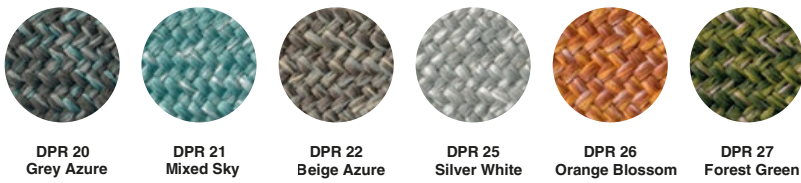

Materials & Finishes

ROPES

colors shown in this section are available
in all displayed shapes and sizes

All Weather Mesh Rope

All Weather Ole n Rope

All Weather Polyester Rope

Nautical Weaved All Weather Ole n Rope