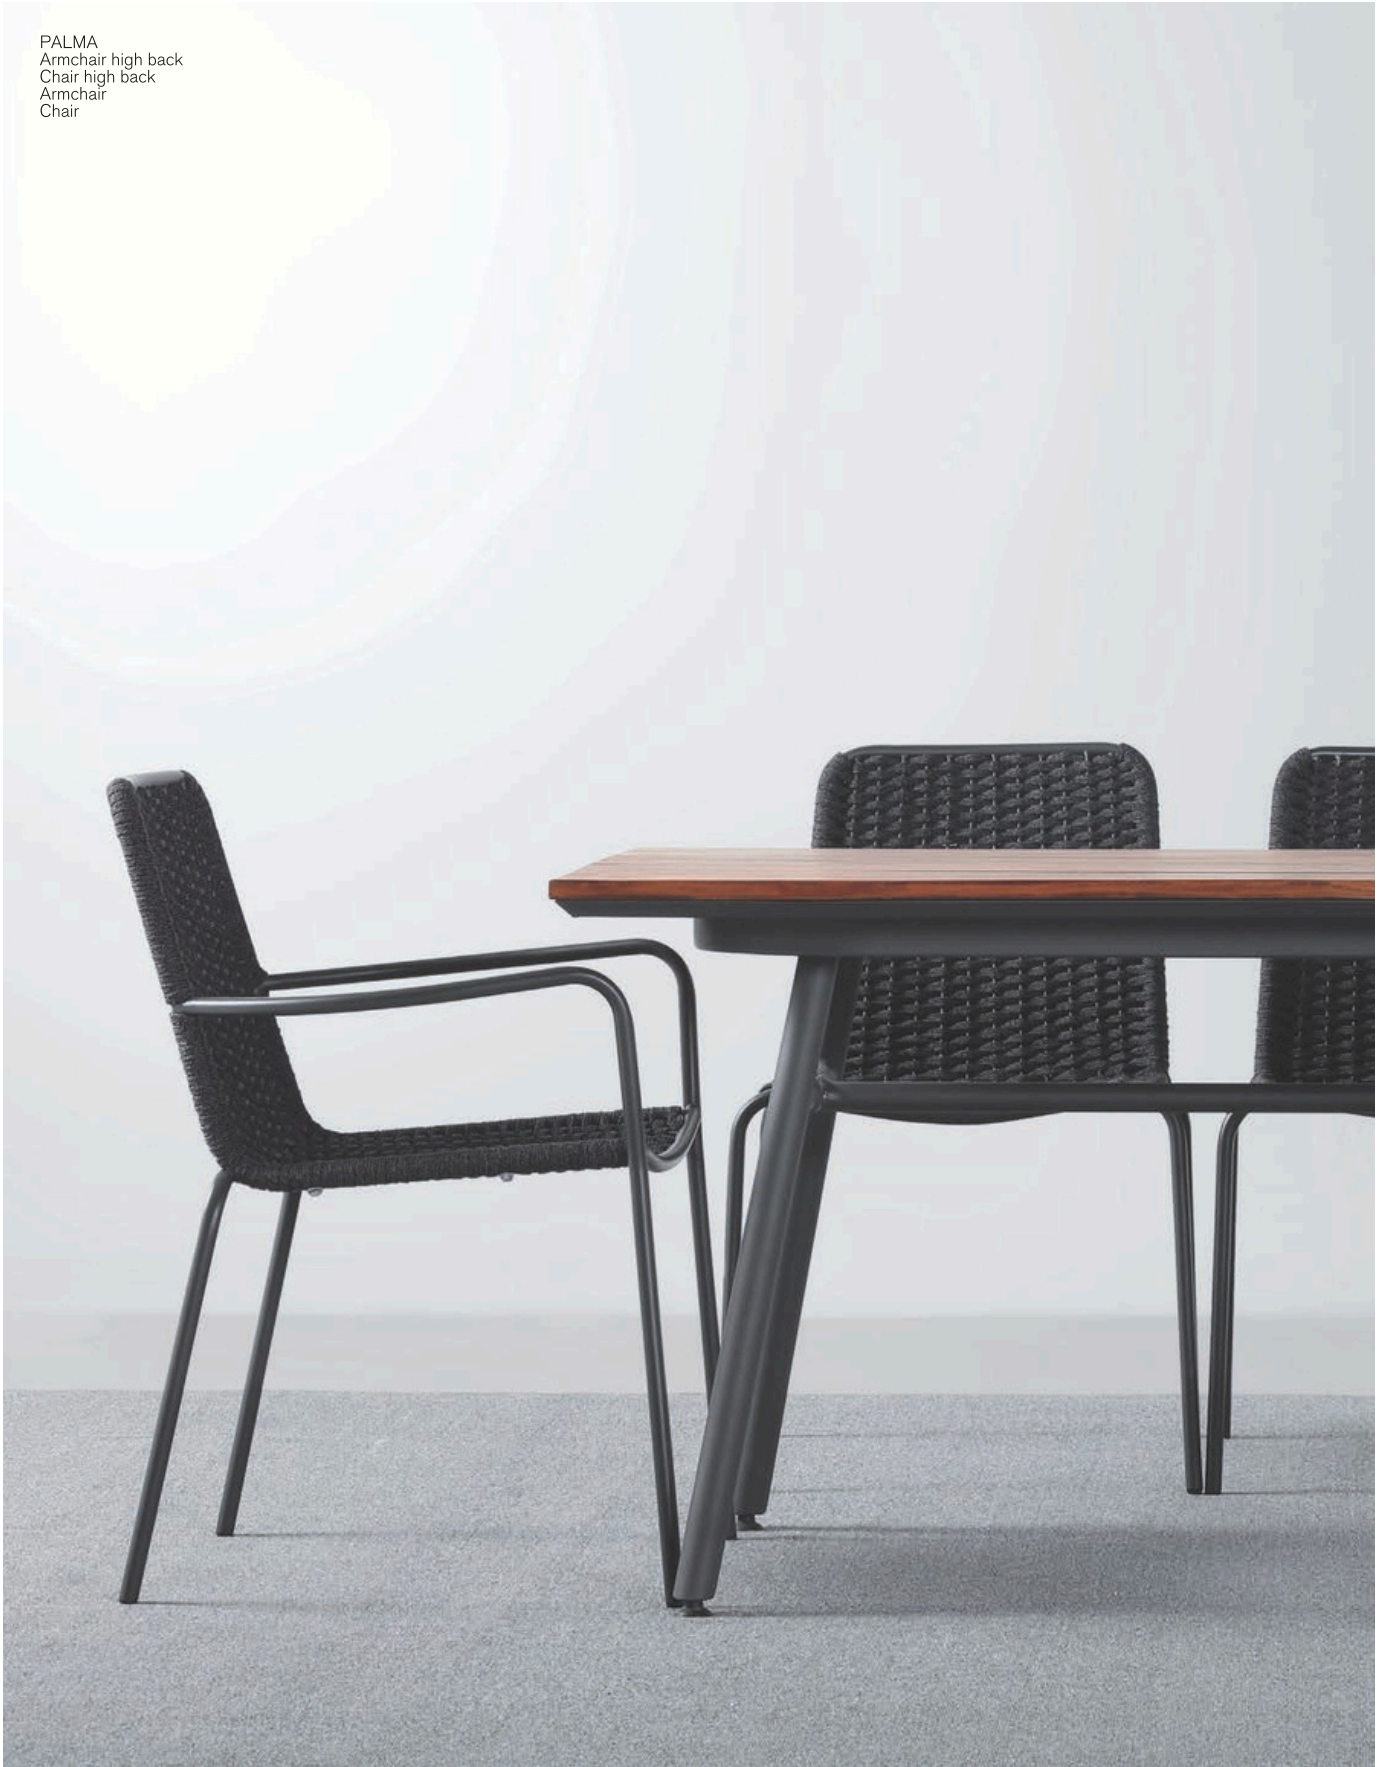

PALMA
Armchair high back
Chair high back
Armchair
Chair